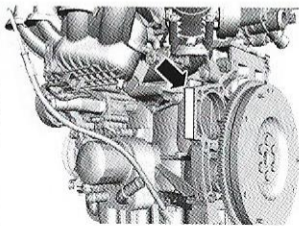

Position of engine code on engine block

1.0 EcoBoost /Duratec/1.1 Duratec

1.2 Duratec (FP4)

1.3 Endura-E

**Zetec-E/SE/2.0 Duratec-ST/
Duratec-16V/RS/DOHC**

1.3/1.6 Duratec-8V

**1.2/1.6 Duratec-16V Ti-VCT (Sigma)
1.6 EcoBoost**