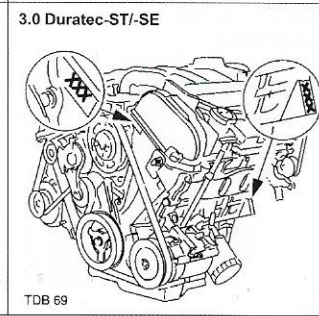

Position of engine code on engine block