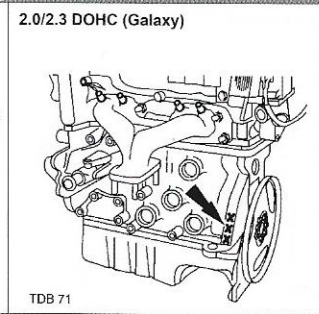

Position of engine code on engine block