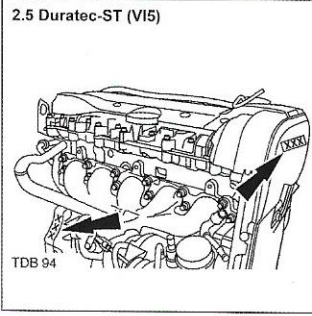

Position of engine code on engine block