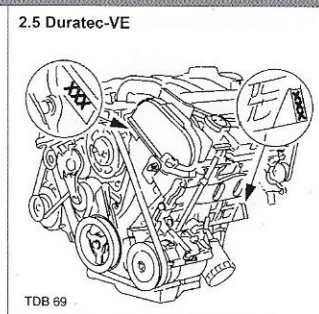

Position of engine code on engine block