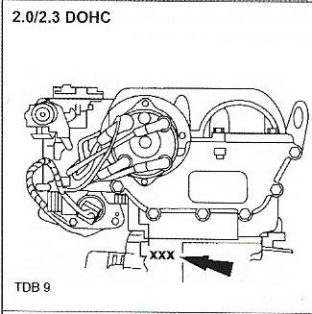

Position of engine code on engine block

1.0 EcoBoost /Duratec/1.1 Duratec

1.2 Duratec (FP4)

1.3 Endura-E

**Zetec-E/SE/2.0 Duratec-ST/
Duratec-16V/RS/DOHC**

1.3/1.6 Duratec-8V

**1.2/1.6 Duratec-16V Ti-VCT (Sigma)
1.6 EcoBoost**

**1.8/2.0/2.3 Duratec-HE/SCi
2.0 Duratec-ST (MI4) / 2.0 EcoBoost**

Position of engine code on engine block

1.3 Duratorq-TDCi (FD4)

1.4/1.5/1.6 Duratorq-TDCi (DV)

TDB 89

1.8 Endura-DE/-DE(TCI)/-DI
1.8 Duratorq-TDCi