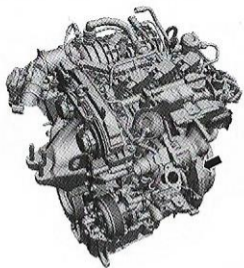

Position of engine code on engine block

1.0 EcoBoost /Duratec/1.1 Duratec

1.2 Duratec (FP4)

1.3 Endura-E

**Zetec-E/SE/2.0 Duratec-ST/
Duratec-16V/RS/DOHC**

1.3/1.6 Duratec-8V

**1.2/1.6 Duratec-16V Ti-VCT (Sigma)
1.6 EcoBoost**