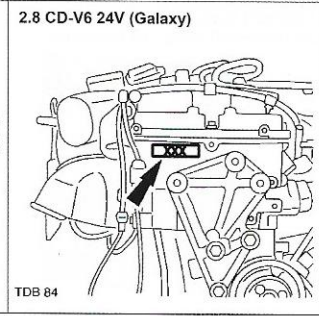

1.4/1.5/1.6 Duratorq-TDCi (DV)

Position of engine code on engine block