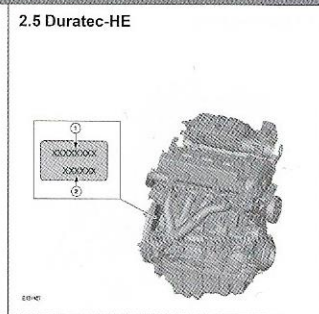

Position of engine code on engine block