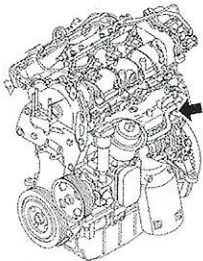

2.0 Duratorq-DI/-TDCi

1.3 Duratorq-TDCi (FD4)