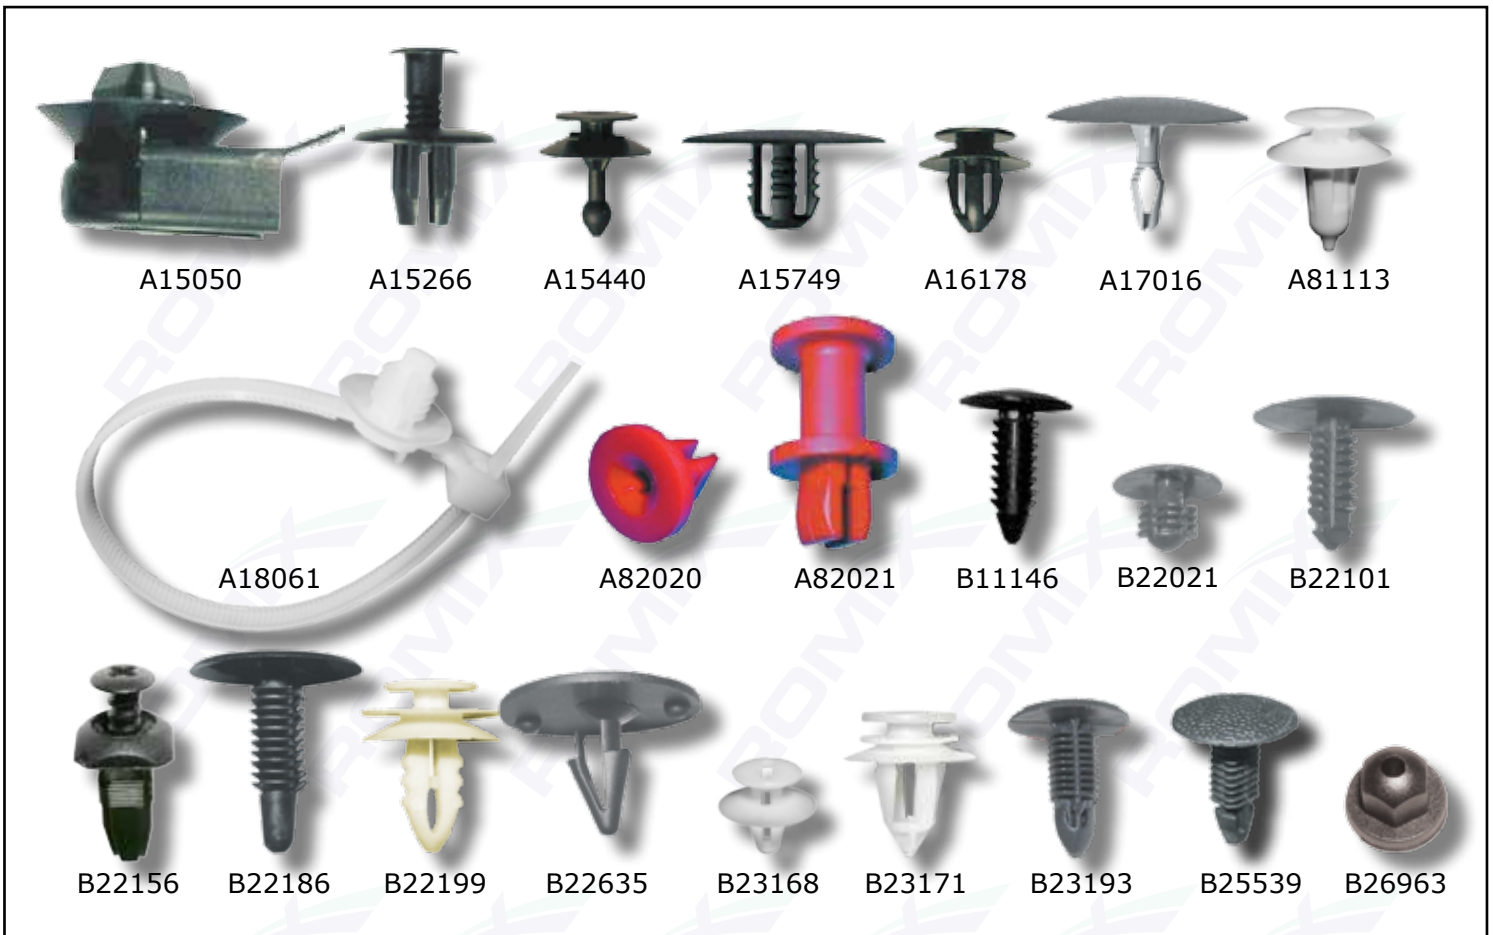

Ford

catalogue number	quantity in package	car brand/model	location	fastener corresponding to the OEM number
A15050	5	Sierra, Granada 85→92, Scorpio 92→94,	bumper overrider,	6154261
A15266	10	Fiesta, Escort,	wheel guards, clip ø 10,8	
A15440	10	Fiesta 95→02, Ka 97→07, Puma,	interior trim panel, clip ø 5	1020732
A15749	10	all models,	hood insulating and others insulating, clip ø 8,9	6448410, 6678518
A16178	10	Escort 81→86, Transit → all years,	door trim panel and interior trim panel, clip ø 8,5	6177722
A17016	10	Escort 90→01, Fiesta 89→96, Fiesta 95→02,	headliner, clip ø 4,7	1003521
A18061	10	various models,	many locations, push mount tie ø 7,6	1020732
A81113	10	Escort 86→01, Fiesta 89→96, Fiesta 95→02, Ka 97→07,	door trim panel and interior trim panel, clip ø 8	
A82020	10	Escort 95→01, Mondeo 92→00, Mondeo 00→07, Cougar, Puma,	bumper overrider, under bonnet area cover, for screw 4,2 under bonnet area cover, windscreen cowl section (Puma), grommet 8x10	1019377
A82021	10	Mondeo 92→00,	under bonnet area cover - in the rear part, clip 7,5 x 10,1 for screw 4,2	6954619
B11146	10	Explorer 92→00,	door trim panel and interior trim panel, clip ø 7,3	3939327
B22021	10	Aerostar,	door trim panel and interior trim panel, clip ø 6	
B22101	10	various models,	door trim panel and interior trim panel, clip ø 7,8	
B22156	10	various models,	many locations, push in rivet 6,6 x 6,6	
B22186	10	various models,	door trim panel and interior trim panel, clip ø 7,8	
B22199	10	various models,	door trim panel and interior trim panel, clip ø 8	
B22635	10	various models,	hood insulating, clip ø 9,5	
B23168	10	Fiesta/Fusion 01→,	plastics at adjusting side mirrors, clip ø 5,5	1214485
B23171	10	Focus C-Max 03→,	interior sills overriders, clip ø 9	1232493
B23193	10	Escort 86→90,	seats trim, clip ø 6,3	1629082
B25539	10	Escort/Orion,	seats trim and others elements, clip ø 6,3	1618747
B26963	10	various models,	many locations, plastic nut for ø 5 mm,	6634877