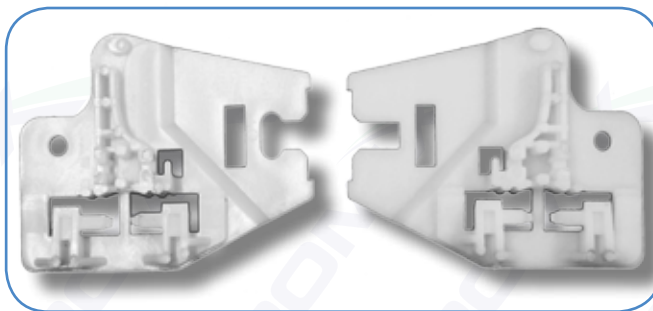

BMW

Mini

Land Rover

C60718

catalogue number	quantity in package	car brand/model	location	fastener corresponding to the OEM number
C60706	10	BMW 3E36,	front and rear door trim panel (also B21124), clip fits in hole $\varnothing$ 8	51412155030
C60713	5	BMW X5E53,	front and rear door bottom seals (also C60750 and C60768),	51337052945
C60718	set	BMW 3E46 (Limousine, Touring)	repair kit - window winder - front door, right or left side,	
C60750	5	BMW X5E53, 7E65, X5E53, X5E53,	hood seal, front and rear door seals (also C60713 and C60768), tailgate seal,	51717006757
C60757	5	BMW X5E70, X6E71, X5F15, X6F16, MINI Countryman 10→, Paceman 12→,	exterior sill mouldings, clip fits in hole $\varnothing$ 9 exterior sill mouldings,	51777171003 51777171003
C60758	5	BMW 5E60,	exterior sill mouldings, use with C60759,	51717066229
C60759	5	BMW 5E60,	exterior sill mouldings, use with C60758,	51717066226
C60768	5	BMW X5E53,	front and rear door bottom seals (also C60713 and C60750),	51337008409
C60770	10	BMW 7E32, 5E34, 3E36, 7E38, 5E39, 3E46, X5E53, 5E60, 7E65, X5E70, X6E71, 1E81, X3E83, X1E84, Z4, 3E90, 7F01, 5F10, X5F15, X6F16, 1F20, X3F25, X4F26, Z3,	grills, emblems, bush fits in hole $\varnothing$ 6,8 grills, emblems, grills, emblems,	51141807495