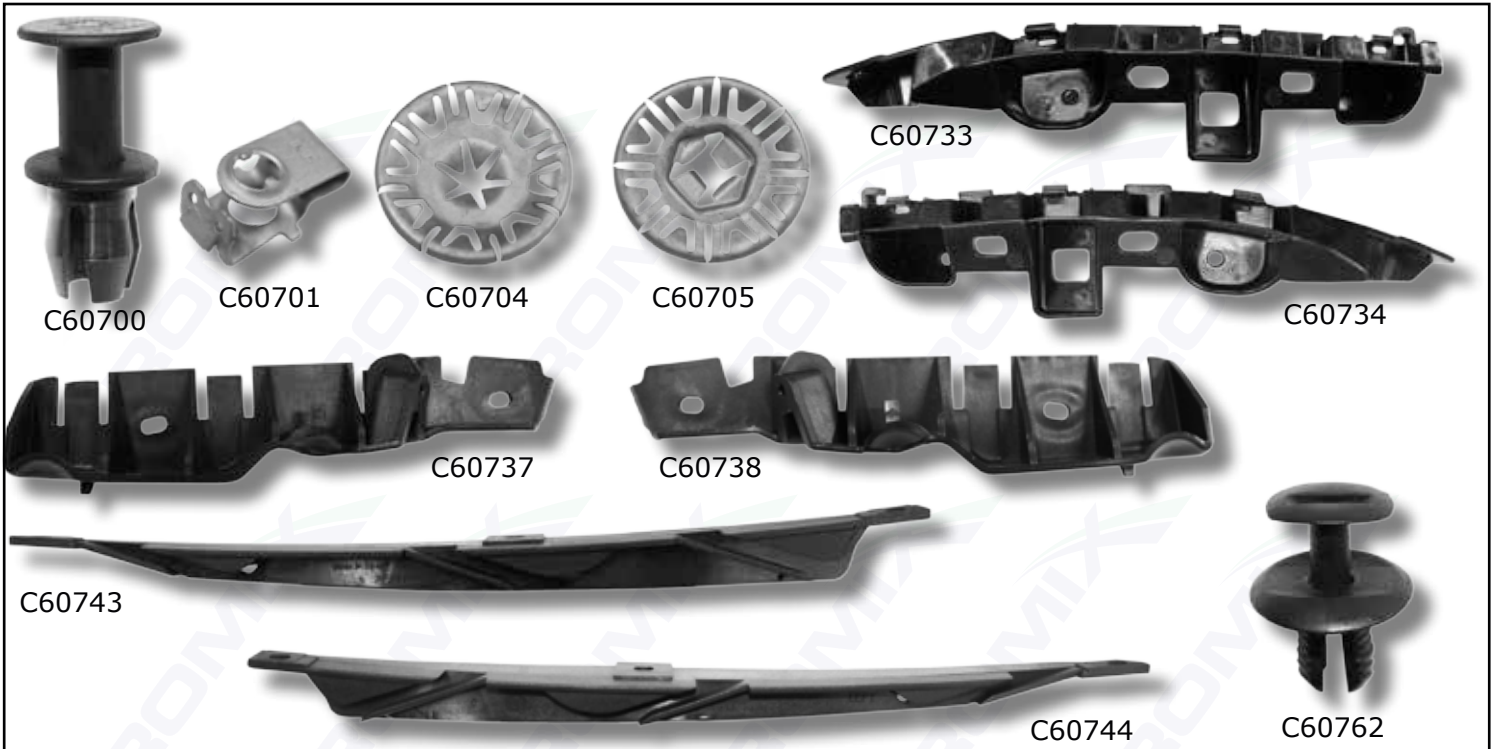

Audi

Volkswagen

SEAT

Skoda

catalogue number	quantity in package	car brand/model	location	fastener corresponding to the OEM number
C60700	5	Audi Q5, A4 B8, A5, A6 C7, A7,	covers under engine and chassis, push in rivet ø 13,7 boot upholstery,	8K0863788
C60701	5	Audi Q5, A4 B8, A5, A6 C6,	covers under engine and chassis, covers under engine and chassis,	8K0805163A 4F0805163
C60704	10	Audi A3 03→12, VW Bora, Caddy 04→08, Fox, Golf III, V, Polo 95→01, 01→09, Touran, Vento, Bora, Caddy 04→08, Fox, Golf III, V, Lupo, Polo 95→01, 01→09, Touran, Touareg, T5, Vento, Golf IV, Lupo, T5, Golf III, Vento,	insulating in under bonnet area, covers under engine and chassis, covers under engine and chassis, insulating in under bonnet area, insulating in under bonnet area, covers under chassis, interior pillars,	N90796501 N90796501
C60705	10	Audi Q5, TT 98→06, A3 96→03, A4 B8, A5, TT 98→06, 06→, VW New Beetle, New Beetle, Golf II, III, IV, Jetta II, Vento, Lupo, Passat B2, B3, Seat Alhambra 96→00, 01→10, Altea, Arosa, Cordoba 93→99, Cordoba 99→02, Ibiza 93→99, Leon 99→05, 05→13, Toledo 92→99, 99→04, Arosa, Cordoba 93→99, Ibiza 93→99, 99→02, Leon 99→05, Toledo 99→04, Arosa, Ibiza 99→02, Toledo 92→99, 99→04, Ibiza 99→02, 02→08, 08→, Leon 99→05, Toledo 99→04, Skoda Fabia 00→08, 07→, Octavia I, Roomster, Rapid 12→, Citigo, Fabia 00→08, Octavia I, Superb 08→, Yeti,	covers under engine and chassis, insulating in under bonnet area, covers under engine and chassis, insulating in under bonnet area, covers under chassis, insulating in under bonnet area, insulating in under bonnet area, covers under engine, covers under chassis, trunk carpeting, interior pillars and sills, covers under engine and chassis, insulating in under bonnet area,	N90796502 N90796502 N90796502 N90796502
C60733	1	VW Passat B7	holder of front bumper - right side,	3AA807184
C60734	1	VW Passat B7	holder of front bumper - left side,	3AA807183
C60737	1	Audi A3 09→12 (facelifting)	holder of front bumper - left side,	8P0807183B
C60738	1	Audi A3 09→12 (facelifting)	holder of front bumper - right side,	8P0807184B
C60743	1	VW Caddy 96→03, Polo 95→01, Seat Cordoba 97→99 (facelifting), Ibiza 97→99 (facelifting),	holder of front bumper - right side, holder of front bumper - right side,	6K5807184 6K5807184
C60744	1	VW Caddy 96→03, Polo 95→01, Seat Cordoba 97→99 (facelifting), Ibiza 97→99 (facelifting),	holder of front bumper - left side, holder of front bumper - left side,	6K5807183 6K5807183
C60762	10	VW Crafter, Crafter UP!, Seat Ibiza 08→, Ibiza 08→, Mii, Skoda Citigo,	wheel mudguards, door trim panel, cargo space trim and cab, headliner elements, wheel mudguards, push in rivet ø 8 cover of front belt over grille panel, boot upholstery, wheel mudguards, wheel mudguards,	2E1857784 6J0853379 6J0853379 2E1857784 6J0853379 6J0853379