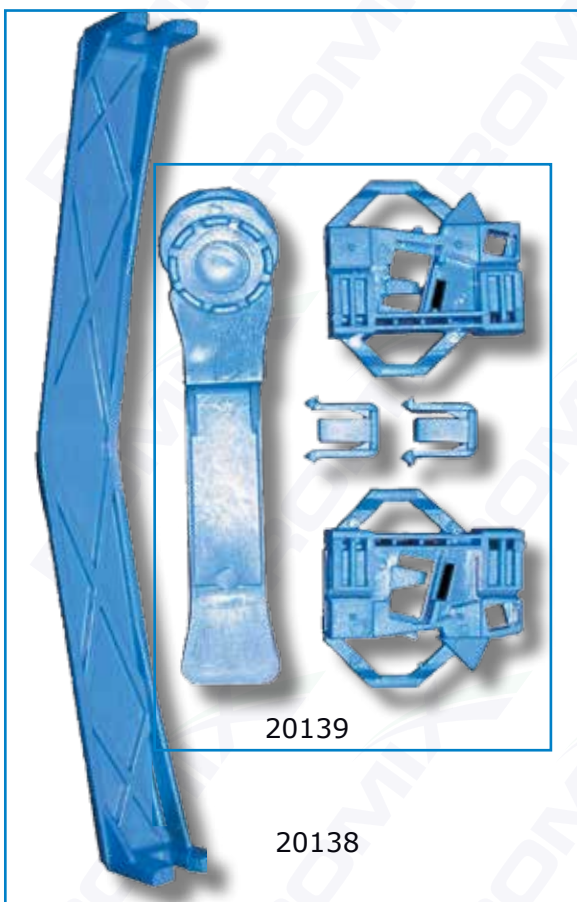

20139

20138