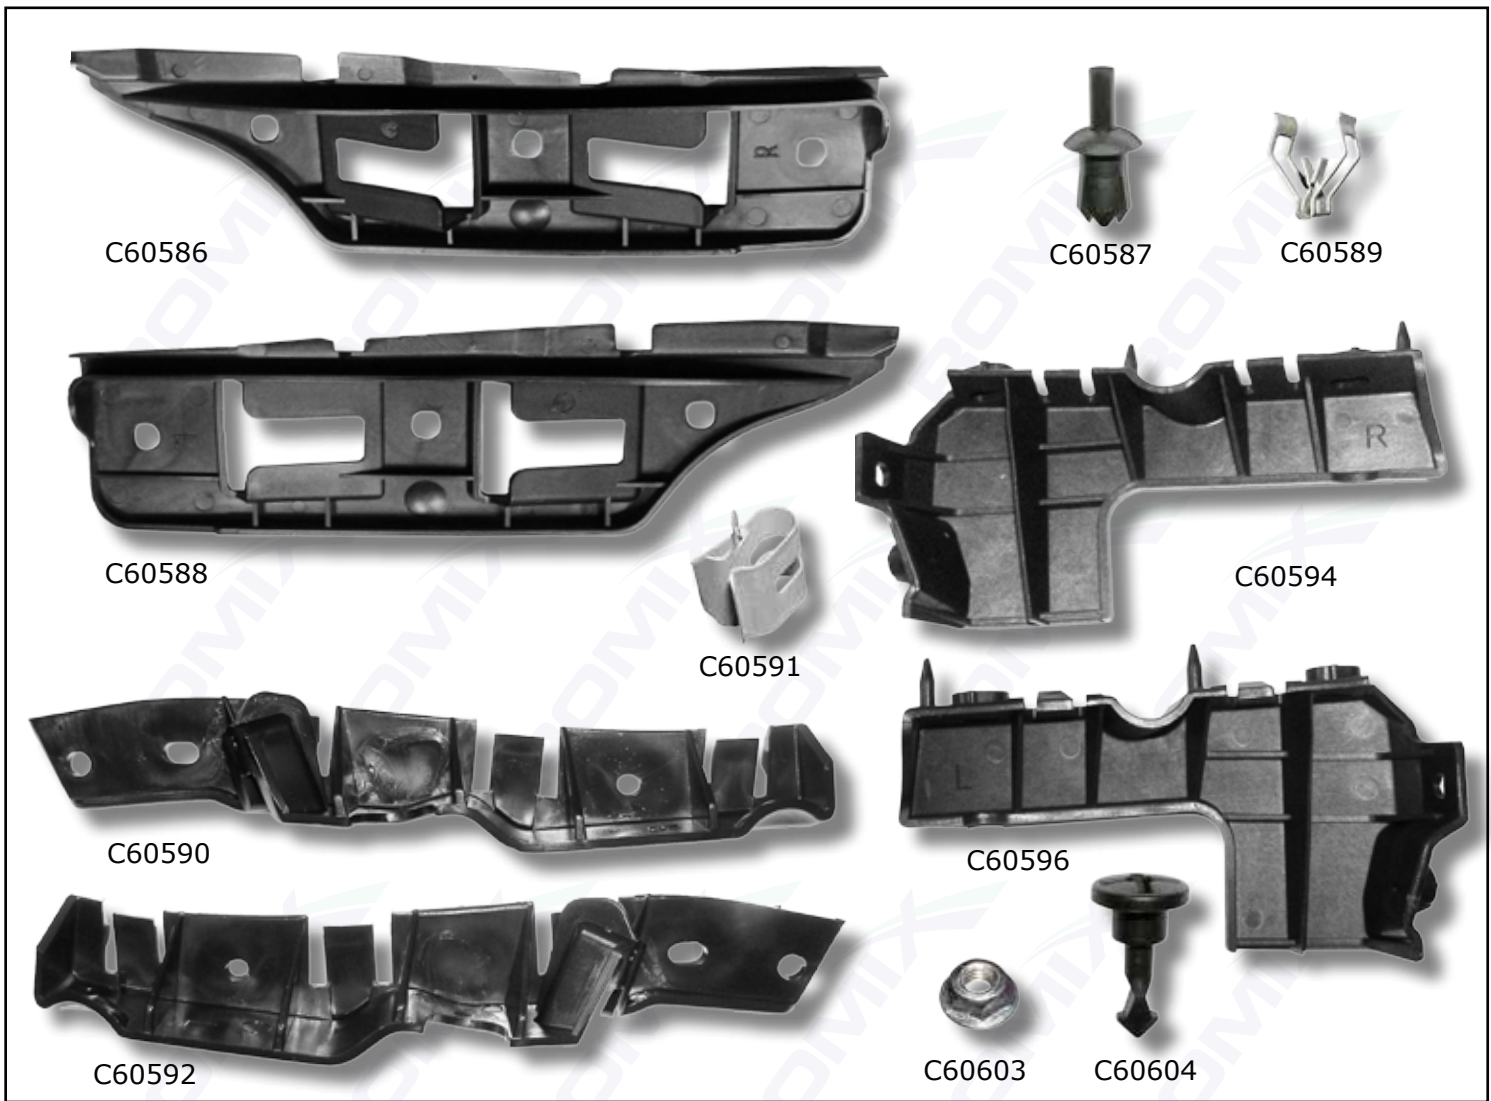

Audi

Volkswagen

SEAT

Skoda

catalogue number	quantity in package	car brand/model	location	fastener corresponding to the OEM number
C60586	1	VW Golf V, Jetta 05→10,	holder of front bumper - right side,	1K0 807 184
C60587	10	VW Touran 03→09, Sharan 95→10, Seat Alhambra 96→10,	fixing of moulding under front bumper, push in rivet ø 8 fixing of moulding under front bumper,	N 10032301 N 10032301
C60588	1	VW Golf V, Jetta 05→10,	holder of front bumper - left side,	1K0 807 183
C60589	10	VW Eos, Golf V, VI, Jetta 05→10, Polo 01→05, 05→09, Sharan 95→10, Tiguan, Transporter T5, Golf V, VI, Audi A3 03→07, A4 B6, B7, B8, A6 C6, A8 D3, Q5, Q7 05→09, Seat Altea, Cordoba 03→08, Exeo, Ibiza 02→08, Leon 05→10, Toledo 05→09, Alhambra 96→10, Skoda Octavia II, Superb II, Yeti, Fabia 00→08, 07→, Roomster, Fabia 07→, Superb II, Yeti,	fixing of dashboard elements, fixing of dashboard elements, door trim panel elements, sill moulding, parcel shelf, fixing of dashboard elements, fixing of dashboard elements, fixing of dashboard elements, fixing of dashboard elements, fixing of dashboard elements, interior pillars and overriders, trunk elements (Fabia),	1J0 858 137B 1J0 858 137B 1J0 858 137B 1J0 858 137B
C60590	1	Audi A3 03→07,	holder of front bumper - right side,	8P0 807 184A
C60591	5	VW Caddy 04→08, 09→, Golf III, IV, V, VI, Jetta 05→10, Passat B4, B5, Sharan 95→10, Touareg, Touran, New Beetle,	electrical system, others systems, cable fixing ø beetwen 3,5 - 7 mm, for metal plate 2,5 - 5 mm,	811 971 848B
C60592	1	Audi A3 03→07,	holder of front bumper - left side,	8P0 807 183A
C60594	1	Audi A4 B7,	holder of front bumper - right side,	8E0 807 284E
C60596	1	Audi A4 B7,	holder of front bumper - left side,	8E0 807 283E
C60603	5	Audi, VW, Seat, Skoda - various models,	many locations, nut M6,	
C60604	5	Audi A4 B5, B6, B7, A6 C4, C5, A8 D2 gasoline engines, VW Passat B5 gasoline engines, Seat Exeo gasoline engines, Skoda Superb 02→08 gasoline engines,	cover on the engine, cover on the engine, cover on the engine, cover on the engine,	N 906 42 001 N 906 42 001 N 906 42 001 N 906 42 001