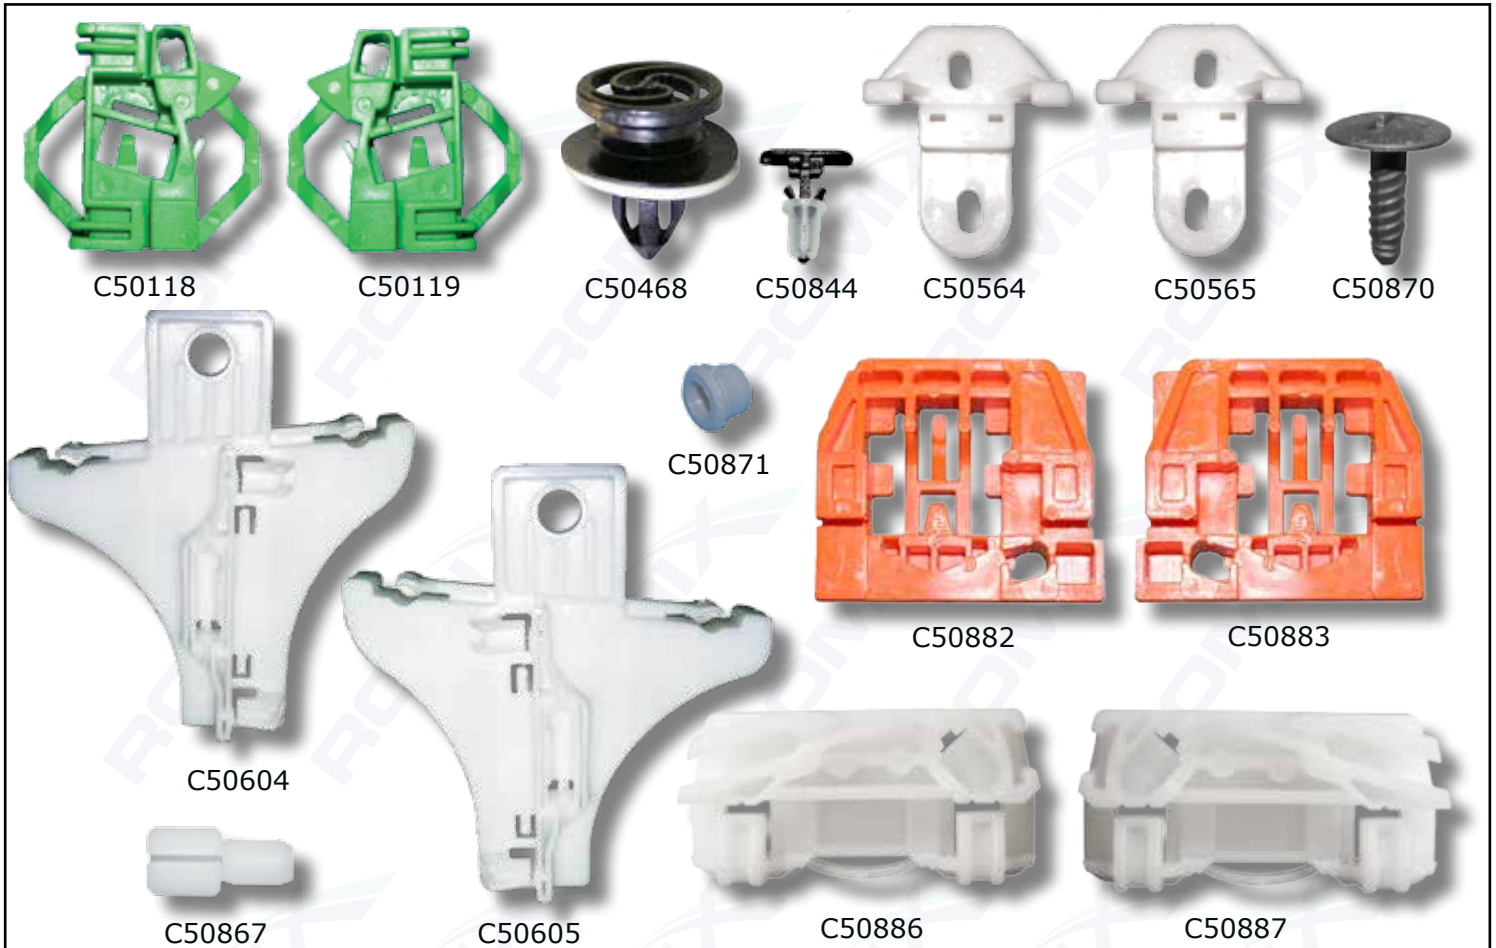

Audi

Volkswagen

SEAT

Skoda

catalogue number	quantity in package	car brand/model	location	fastener corresponding to the OEM number
C50118	1	VW Polo 95→01 (Variant and Classic), Seat Ibiza (various years), Cordoba (various years),	plastic window regulator clip, front door, plastic window regulator clip, front door,	
C50119	1	VW Polo 95→01 (Variant and Classic), Seat Ibiza (various years), Cordoba (various years),	plastic window regulator clip, front door, plastic window regulator clip, front door,	
C50468	10	Audi A3 03→12, A4 B6, B7,	door trim panel - front and rear, clip fits in hole ø 10	8E0 868 243
C50844	10	VW Sharan 96→00, 01→10, Seat Alhambra 96→00, 01→10,	interior door seal, clip with bush ø 5 interior door seal,	1H0 837 719
C50564	1	VW Golf II, Jetta II, Passat B1, B2, Polo 82→94,	plastic window regulator clip, left door,	
C50565	1	VW Golf II, Jetta II, Passat B1, B2, Polo 82→94,	plastic window regulator clip, right door,	
C50604	1	VW Golf IV, V, Bora, Passat B5, Skoda Superb 02→08,	plastic window regulator clip, left rear door, plastic window regulator clip, left rear door,	
C50605	1	VW Golf IV, V, Bora, Passat B5, Skoda Superb 02→08,	plastic window regulator clip, right rear door, plastic window regulator clip, right rear door,	
C50867	5	VW Golf IV, V, Bora, Passat B5, B6, Jetta III, Polo 95→01, 01→05, 05→, Tiguan, Touran 03→09, Seat Altea, Cordoba 03→, Ibiza 02→08, 08→, Leon 99→05, 05→13, Toledo 99→04, 05→09, Skoda Octavia II, Superb 02→08, 08→, Roomster, Fabia00→08, 07→,	rear door window fixing pin, right and left side, rear door window fixing pin, right and left side, rear door window fixing pin, right and left side, rear door window fixing pin, right and left side, rear door window fixing pin, right and left side, front and rear door window fixing pin, right and left side,	6N0 839 511 6N0 839 511 6N0 839 511
C50870	10	VW Transporter T5,	top fixing grille panel and covers on the engine,	7H0 915 450
C50871	10	Seat Toledo 92→99,	bush to interior sill clip, use with C10055, ø 9,2	191 853 586D
C50882	1	VW Touran 03→09,	plastic window regulator clip, front door - both sides, (second lead C50883),	
C50883	1	VW Touran 03→09,	plastic window regulator clip, front door - both sides, (second lead C50882),	
C50886	1	VW Sharan96→00, 01→10, Seat Alhambra,	plastic window regulator clip, right lead , plastic window regulator clip, right lead,	
C50887	1	VW Sharan 96→00, 01→10, Seat Alhambra,	plastic window regulator clip, left lead, plastic window regulator clip, left lead,