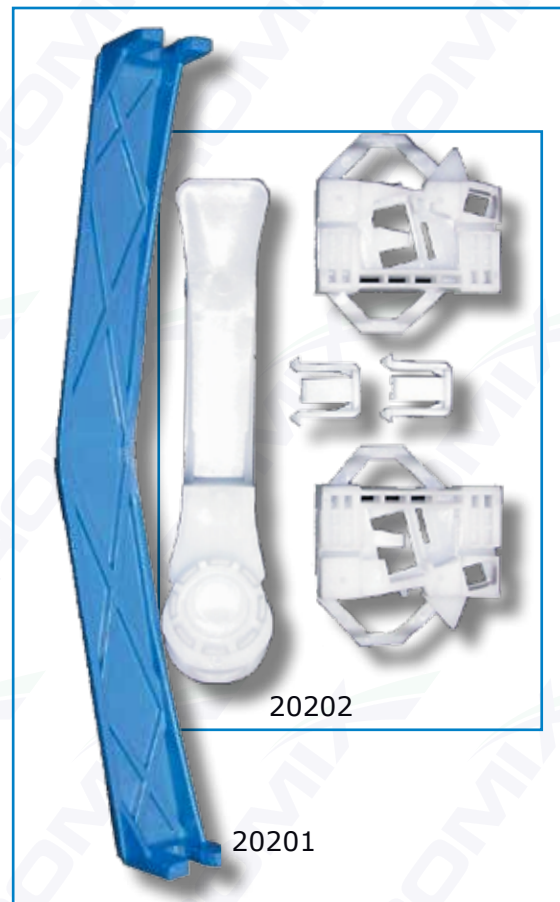

20128

20129

20202

20201

catalogue number	quantity in package	car brand/model	location
20126	set	Audi A2,	repair kit - window winder - front doors, right and left side,
20128	set	Audi A4 B6,	repair kit - window winder - front doors, right and left side,
20129	set	Audi A3 96→03, A6 C4,	repair kit - window winder - front doors, right and left side,
20138	set	VW Polo 95→01 (Variant i Classic), Seat Ibiza (various years), Cordoba (various years),	repair kit - window winder - front doors, left side, repair kit - window winder - front doors, left side,
20139	set	VW Polo 95→01 (Variant i Classic), Seat Ibiza (various years), Cordoba (various years),	repair kit - window winder - front doors, left side, repair kit - window winder - front doors, left side,
20201	set	VW Polo 95→01 (Variant i Classic), Seat Ibiza (various years), Cordoba (various years),	repair kit - window winder - front doors, right side, repair kit - window winder - front doors, right side,
20202	set	VW Polo 95→01 (Variant i Classic), Seat Ibiza (various years), Cordoba (various years),	repair kit - window winder - front doors, right side, repair kit - window winder - front doors, right side,