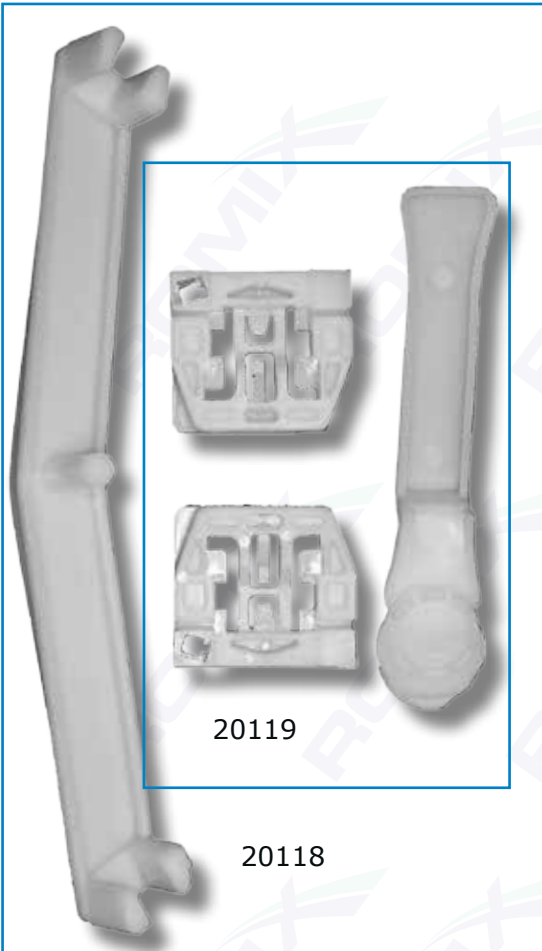

Audi

Volkswagen

SEAT

Skoda

catalogue number	quantity in package	car brand/model	location	fastener corresponding to the OEM number
20112	set	VW Golf IV, V,	repair kit - headlight right,	
20113	set	VW Golf IV, V,	repair kit - headlight left,	
20118	set	Skoda Octavia I (after lifting),	repair kit - window winder - front doors, right and left side,	
20119	set	Skoda Octavia I (after lifting),	repair kit - window winder - front doors, right and left side,	
20120	set	VW New Beetle, Seat Toledo 99→04, Leon 99→04, Skoda Fabia 00→08,	repair kit - window winder - front doors, right and left side, repair kit - window winder - front doors, right and left side, repair kit - window winder - front doors, right and left side,	
20121	set	VW New Beetle, Seat Toledo 99→04, Leon 99→04, Skoda Fabia 00→08,	repair kit - window winder - front doors, right and left side, repair kit - window winder - front doors, right and left side, repair kit - window winder - front doors, right and left side,	
20122	set	VW Lupo, Polo 01→05, Seat Cordoba 93→99, Ibiza 93→99,	repair kit - window winder - front doors, right and left side, repair kit - window winder - front doors, right and left side,	
20123	set	VW Passat B5, Polo 95→01, Audi A4 B5, Skoda Superb 02→08,	repair kit - window winder - front door, left side, repair kit - window winder - front door, left side, repair kit - window winder - front door, left side,	
20124	set	VW Passat B5, Polo 95→01, Audi A4 B5, Skoda Superb 02→08,	repair kit - window winder - front door, right side, repair kit - window winder - front door, right side, repair kit - window winder - front door, right side,